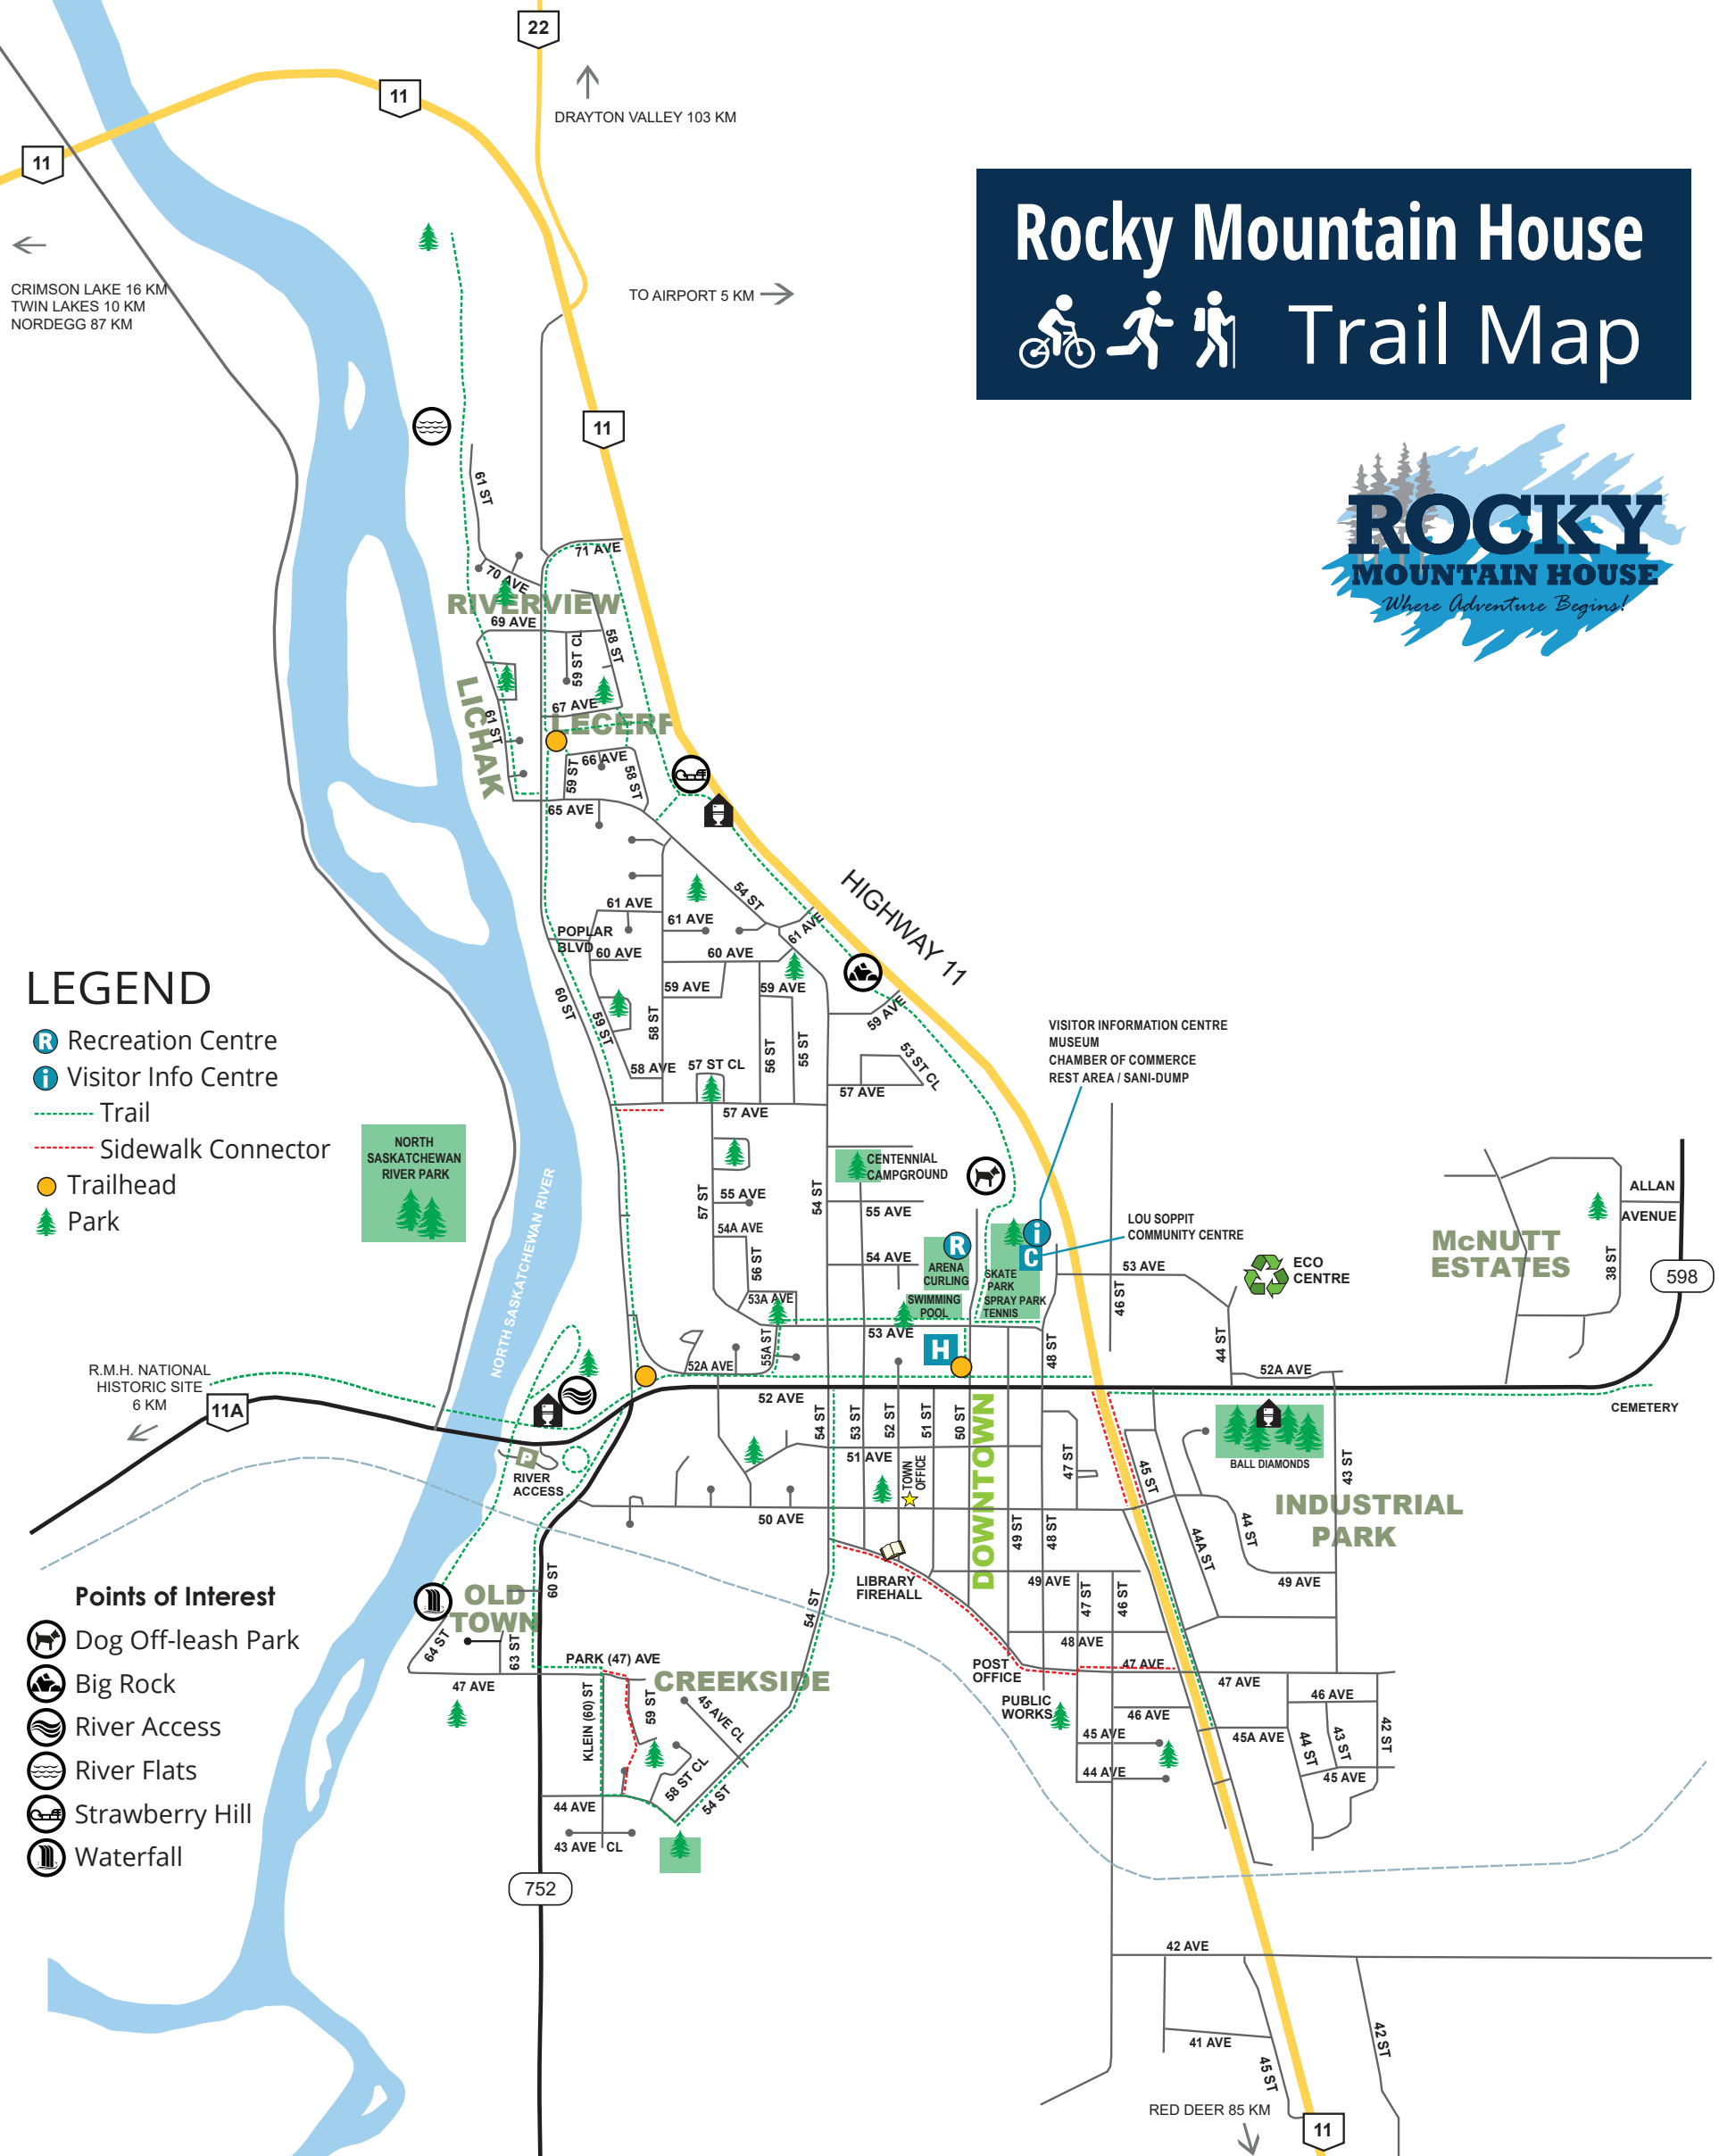

Rocky Mountain House Trail Map

Trail Map

LEGEND

- Recreation Centre
- Visitor Info Centre
- Trail
- Sidewalk Connector
- Trailhead
- Park

Points of Interest

- Dog Off-leash Park
- Big Rock
- River Access
- River Flats
- Strawberry Hill
- Waterfall

CRIMSON LAKE 16 KM
TWIN LAKES 10 KM
NORDEGG 87 KM

DRAYTON VALLEY 103 KM

TO AIRPORT 5 KM

VISITOR INFORMATION CENTRE
MUSEUM
CHAMBER OF COMMERCE
REST AREA / SANI-DUMP

LOU SOPPIT COMMUNITY CENTRE
ECO CENTRE

McNUTT ESTATES

INDUSTRIAL PARK

CREEKSIDE

OLD TOWN

DOWNTOWN

RIVERVIEW

LICHAK

LEGERE

HIGHWAY 11

11A

752

598

RED DEER 85 KM